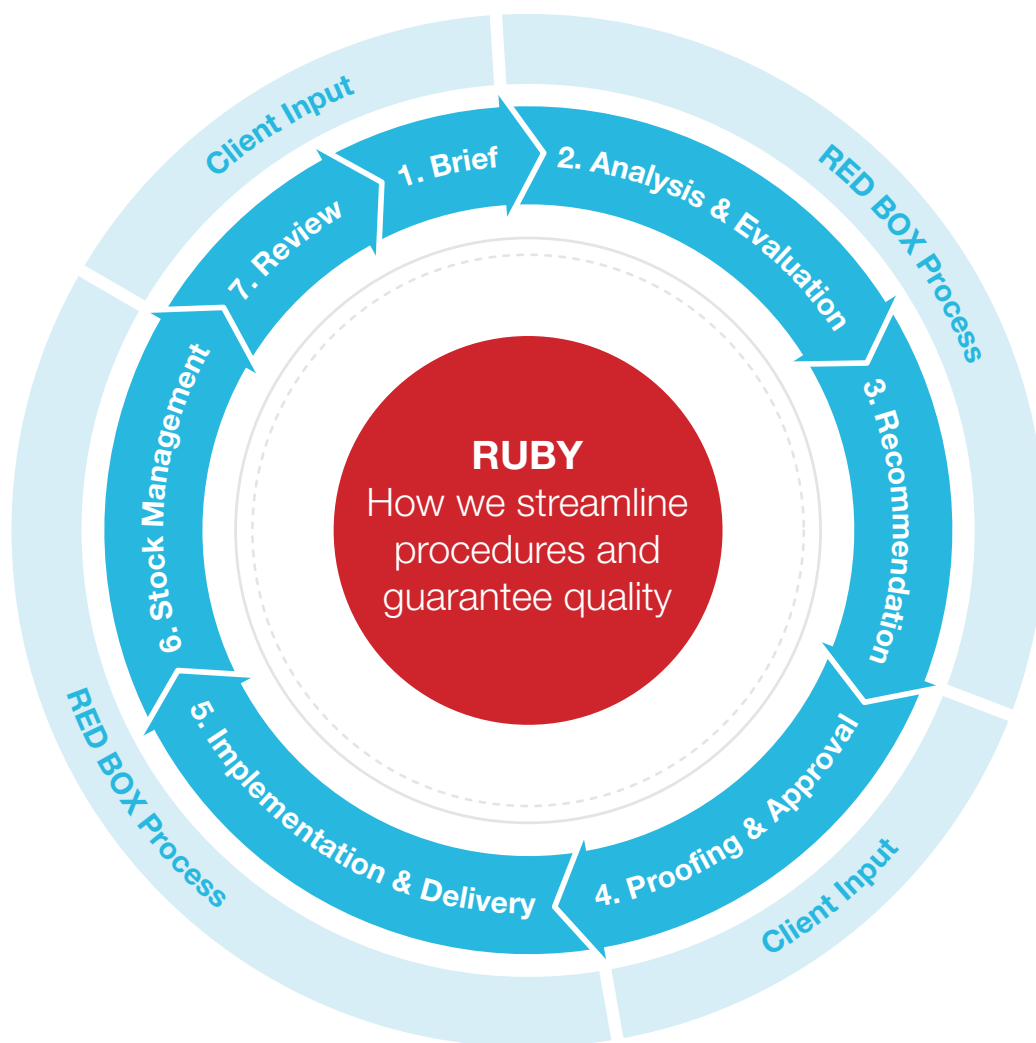

Print management at your fingertips

**Our online tools help you to stay in control.
With just a simple click...**

- Order pre-approved print materials
- Give users access to templates with dynamic content like business cards
- Follow our strict approval procedure
- Bring your brand to life; from shot glasses to rubber ducks there's countless ways to present your organisations image. Browse our database using our sophisticated search facility and quickly pinpoint what's right for you.

Ease

Quality

No matter what the job is, our dedication to quality and accuracy is guaranteed using RUBY - our sophisticated Quality Management process.

Certified to ISO 9001 standard, RUBY enables us to manage and meet your print requirements with minimal effort and input from you and at no extra cost.